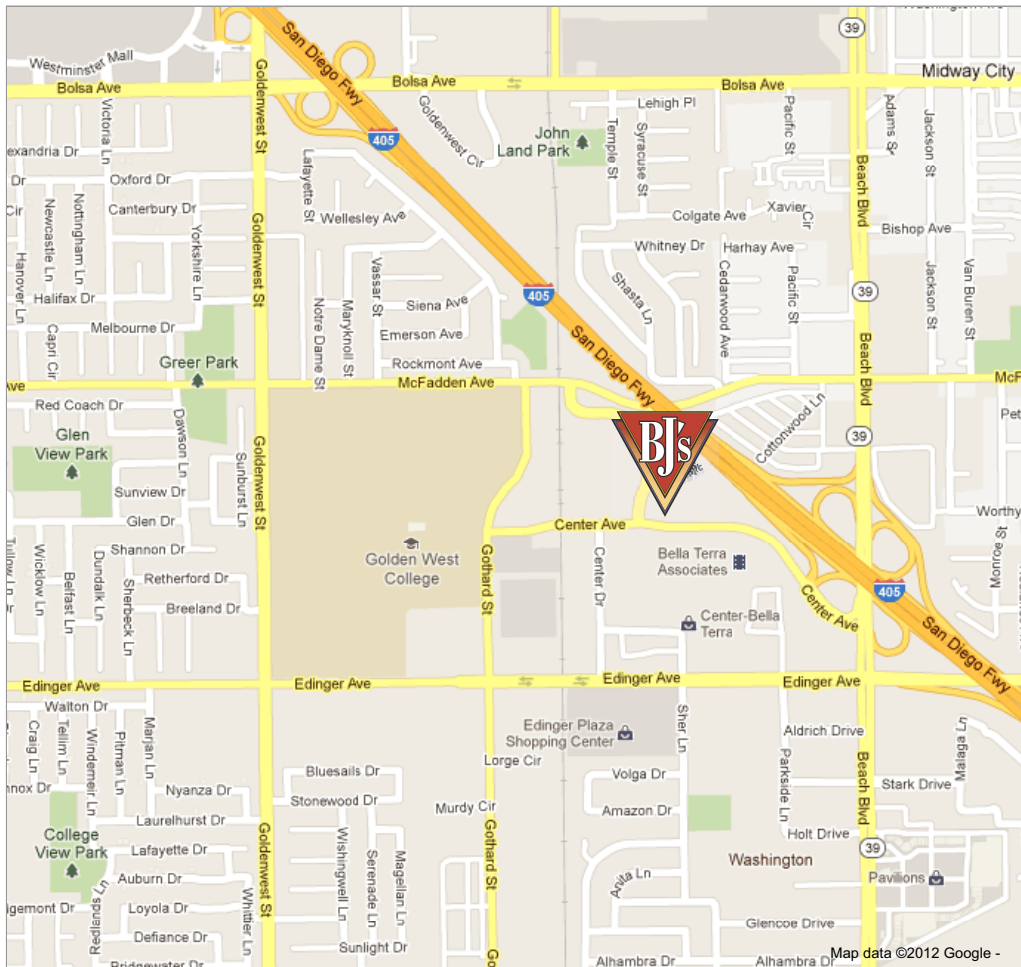

## DRIVING DIRECTIONS TO THE ANNUAL MEETING

Wednesday, June 7, 2017, at 9:00 a.m., Pacific Time

Restaurant Support Center of BJ's Restaurants, Inc.

7755 Center Avenue, 4th Floor

Huntington Beach, CA 92647

### FROM JOHN WAYNE AIRPORT (I-405 NORTH) - 10.7 miles

1. Head southwest on JWA Roadway toward S Airport Way 0.7 mi
2. Turn right onto Campus Dr 0.8 mi
3. Take the 1st right onto N Bristol St 472 ft
4. Take the ramp on the left onto CA-73 N 2.0 mi
5. Take exit 18A on the left to merge onto I-405 N toward Long Beach 6.0 mi
6. Take exit 16 for CA-39 S/Beach Blvd toward Huntington Beach 0.5 mi
7. Continue on the ramp and merge onto CA-39 S/Beach Blvd 0.3 mi
8. Slight right onto Center Ave, Destination will be on the right 0.4 mi

### FROM LOS ANGELES INTERNATIONAL AIRPORT (I-5 SOUTH) - 32.0 miles

1. Head south on World Way toward West Way 0.7 mi
2. Keep right at the fork and merge onto S Sepulveda Blvd 0.7 mi
3. Slight right onto the I-105 E ramp 354 ft
4. Keep left at the fork and merge onto I-105 E 1.3 mi
5. Take exit 2 for I-405 N/I-405 S toward Long Beach/Santa Monica 0.3 mi
6. Keep right at the fork and merge onto I-405 S 24.0 mi
7. Slight left to stay on I-405 S 4.3 mi
8. Take exit 16 toward Huntington Beach 0.3 mi
9. Sharp right onto Center Ave, Destination will be on the right 0.3 mi